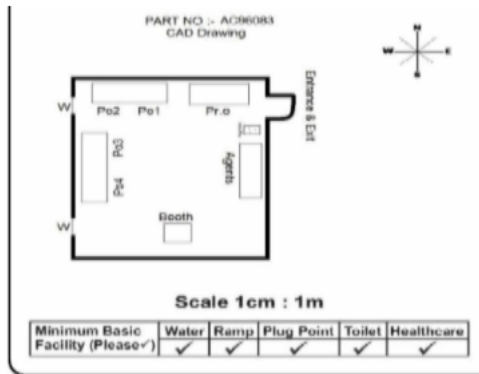

Nazri Naksha

Google Map View

Polling Station Building Front View

Polling Station Front View

Cad View

Key MAP View