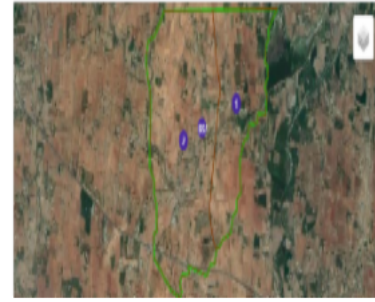

Nazri Naksha

Google Map View