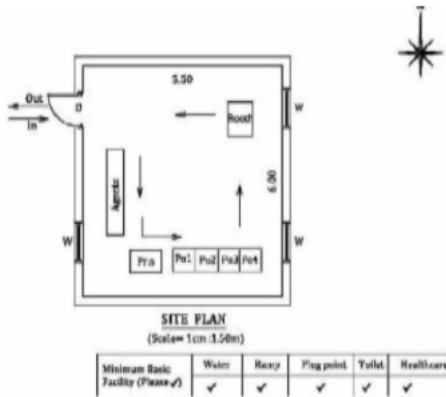

Nazri Naksha

Google Map View

Polling Station Building Front View

Polling Station Front View

Cad View

Key MAP View