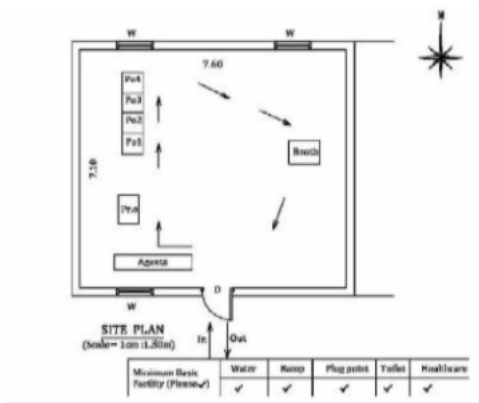

Nazri Naksha

Google Map View

Polling Station Building Front View

Polling Station Front View

Cad View

Key MAP View