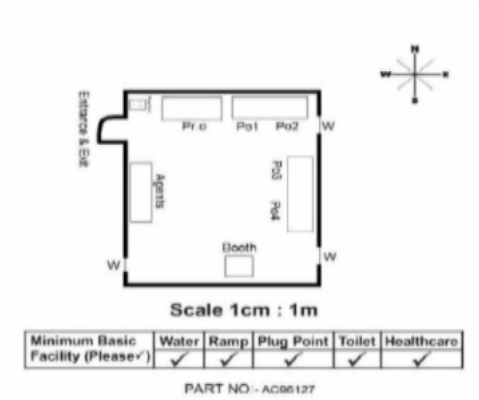

Nazri Naksha

Google Map View

Polling Station Building Front View

Polling Station Front View

Cad View

Key MAP View