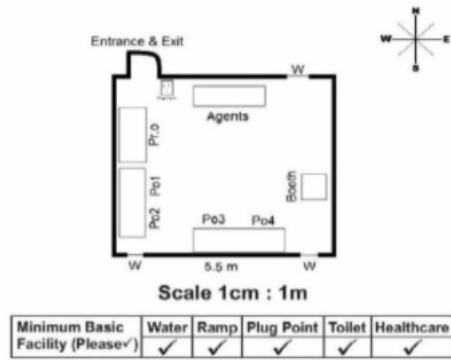

Nazri Naksha

Google Map View

Polling Station Building Front View

Polling Station Front View

Cad View

Key MAP View