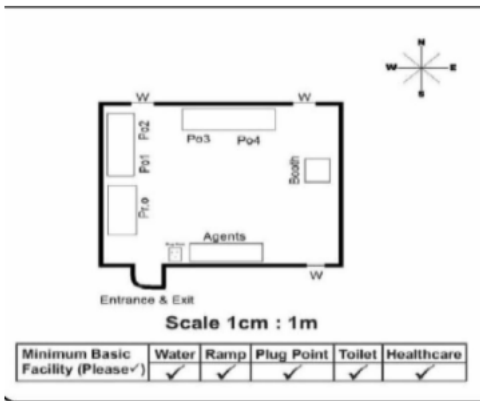

Nazri Naksha

Google Map View

Polling Station Building Front View

Polling Station Front View

Cad View

Key MAP View