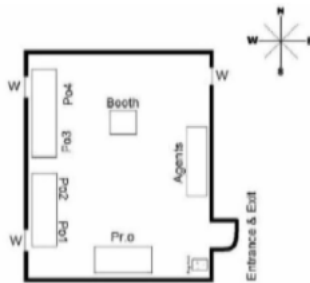

Google Map View

Polling Station Building Front View

Polling Station Front View

Cad View

Scale 1cm : 1m

Minimum Basic Facility (Please✓)	Water	Ramp	Plug Point	Toilet	Healthcare
	✓	✓	✓	✓	✓

Key MAP View

Scale 1cm : 1m