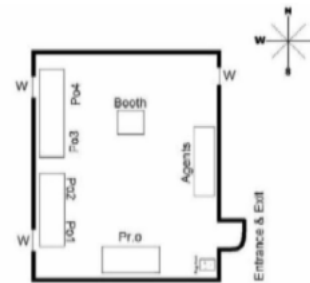

Google Map View

Polling Station Building Front View

Polling Station Front View

Cad View

Scale 1cm : 1m

Minimum Basic Facility (Please✓)	Water	Ramp	Plug Point	Toilet	Healthcare
	✓	✓	✓	✓	✓

Key MAP View

Scale 1cm : 1m