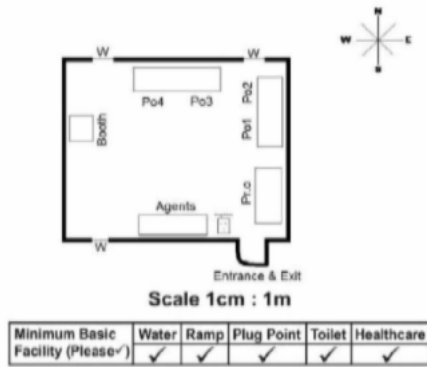

Nazri Naksha

Google Map View

Polling Station Building Front View

Polling Station Front View

Cad View

Key MAP View