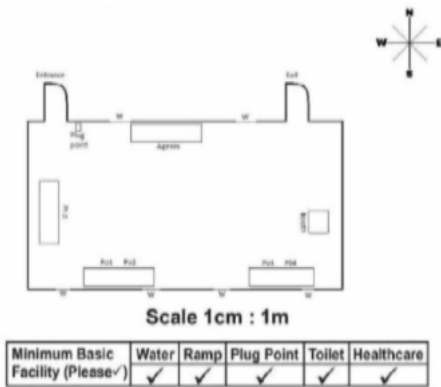

Nazri Naksha

Google Map View

Polling Station Building Front View

Polling Station Front View

Cad View

Key MAP View