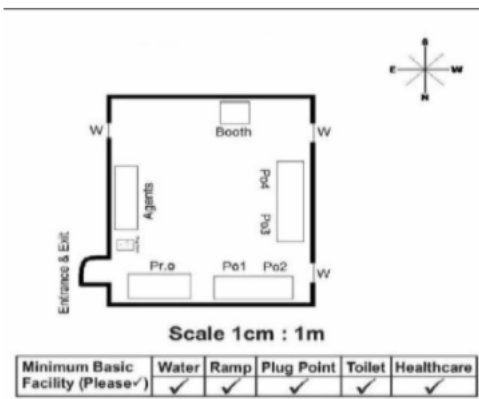

Nazri Naksha

Google Map View

Polling Station Building Front View

Polling Station Front View

Cad View

Key MAP View