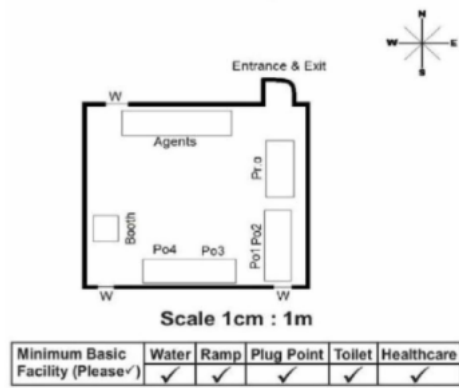

Nazri Naksha

Google Map View

Polling Station Building Front View

Polling Station Front View

Cad View

Key MAP View