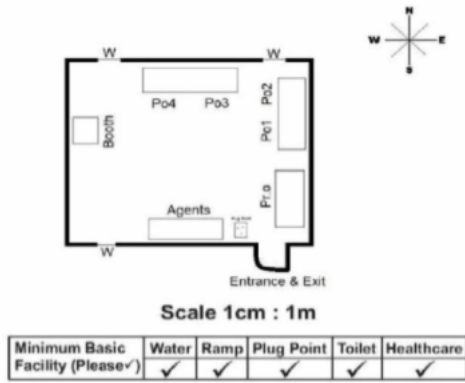

Nazri Naksha

Google Map View

Polling Station Building Front View

Polling Station Front View

Cad View

Key MAP View