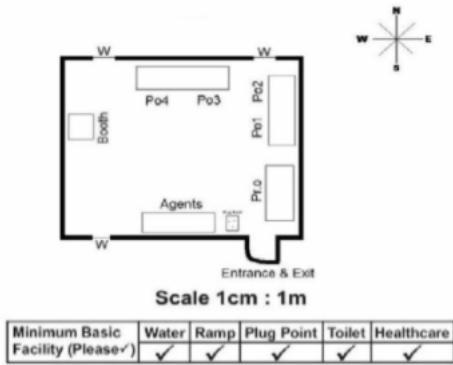

Nazri Naksha

Google Map View

Polling Station Building Front View

Polling Station Front View

Cad View

Key MAP View