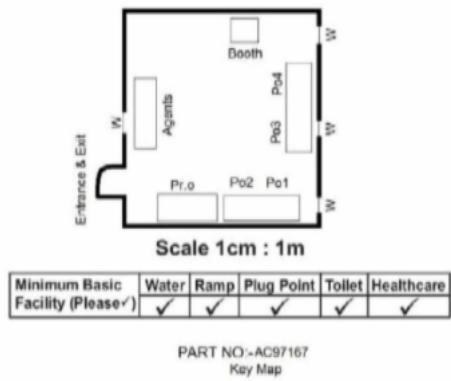

Polling Station Front View

Cad View