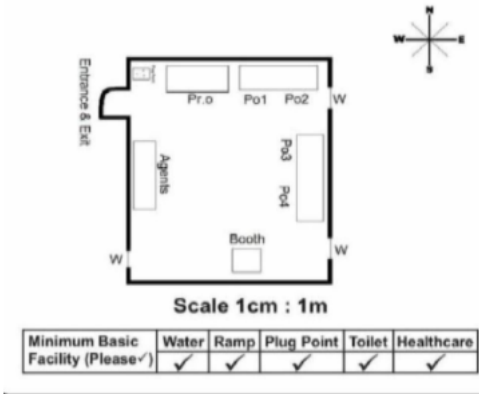

Nazri Naksha

Google Map View

Polling Station Building Front View

Polling Station Front View

Cad View

Key MAP View