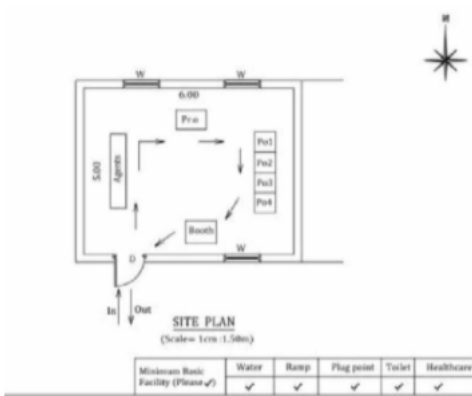

Nazri Naksha

Google Map View

Polling Station Building Front View

Polling Station Front View

Cad View

Key MAP View