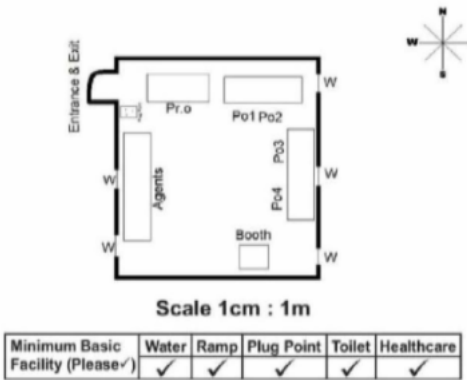

Nazri Naksha

Google Map View

Polling Station Building Front View

Polling Station Front View

Cad View

Key MAP View