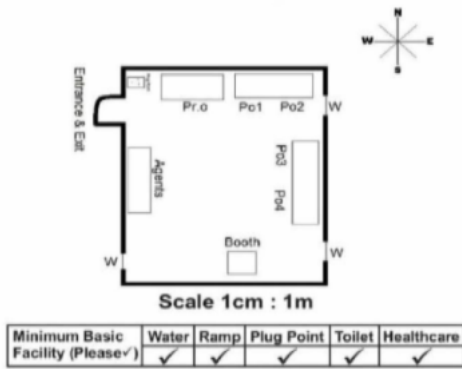

Nazri Naksha

Google Map View

Polling Station Building Front View

Polling Station Front View

Cad View

Key MAP View