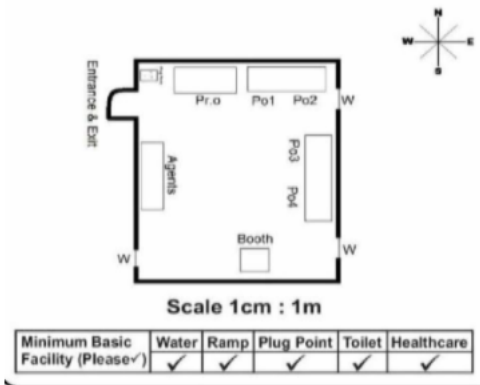

Nazri Naksha

Google Map View

Polling Station Building Front View

Polling Station Front View

Cad View

Key MAP View