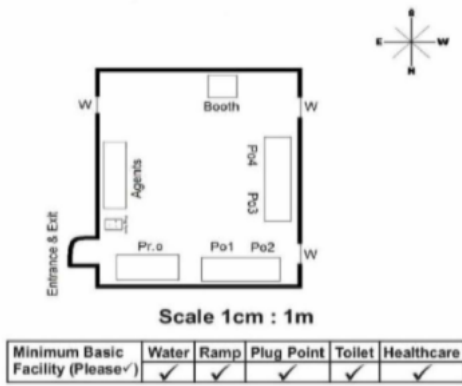

Nazri Naksha

Google Map View

Polling Station Building Front View

Polling Station Front View

Cad View

Key MAP View