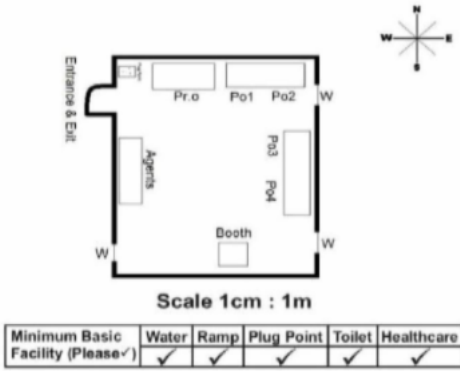

Nazri Naksha

Google Map View

Polling Station Building Front View

Polling Station Front View

Cad View

Key MAP View