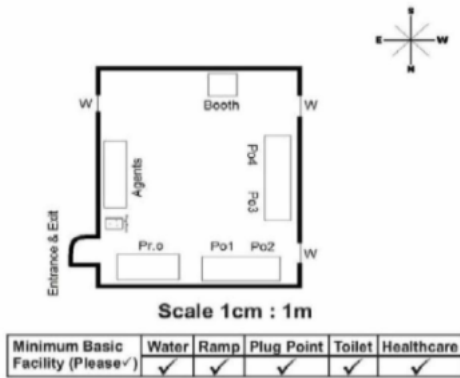

Nazri Naksha

Google Map View

Polling Station Building Front View

Polling Station Front View

Cad View

Key MAP View