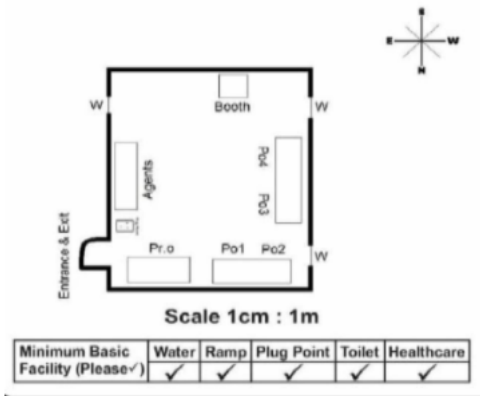

Nazri Naksha

Google Map View

Polling Station Building Front View

Polling Station Front View

Cad View

Key MAP View