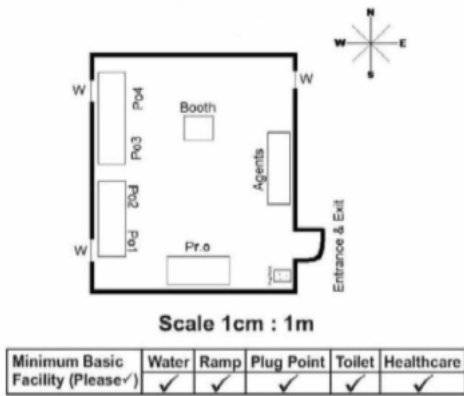

Nazri Naksha

Google Map View

Polling Station Building Front View

Polling Station Front View

Cad View

Key MAP View