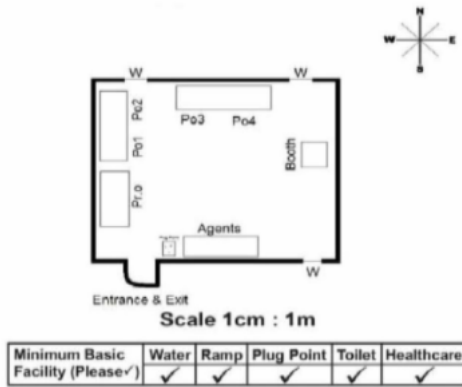

Nazri Naksha

Google Map View

Polling Station Building Front View

Polling Station Front View

Cad View

Key MAP View