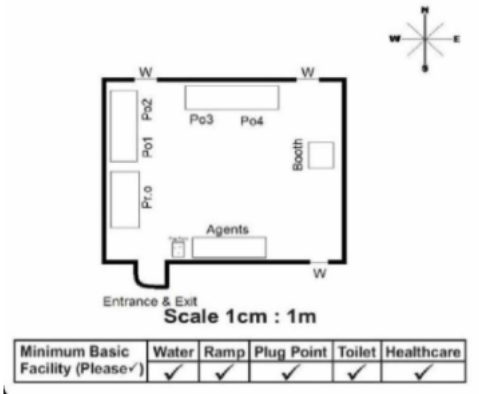

Nazri Naksha

Google Map View

Polling Station Building Front View

Polling Station Front View

Cad View

Key MAP View