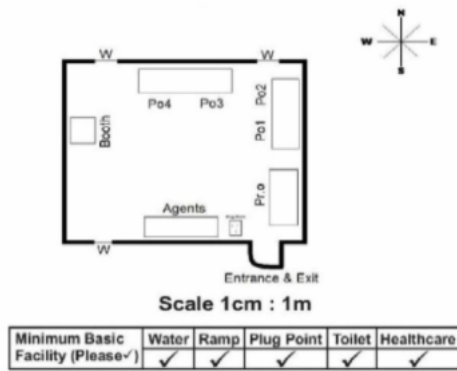

Nazri Naksha

Google Map View

Polling Station Building Front View

Polling Station Front View

Cad View

Key MAP View