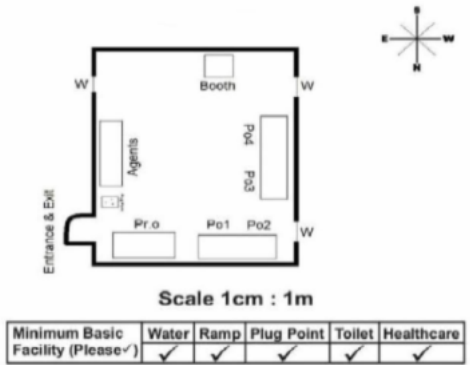

Nazri Naksha

Google Map View

Polling Station Building Front View

Polling Station Front View

Cad View

Key MAP View