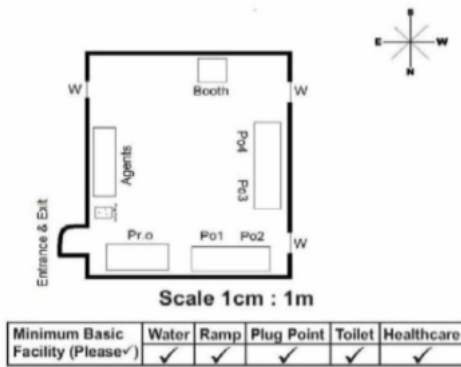

Nazri Naksha

Google Map View

Polling Station Building Front View

Polling Station Front View

Cad View

Key MAP View