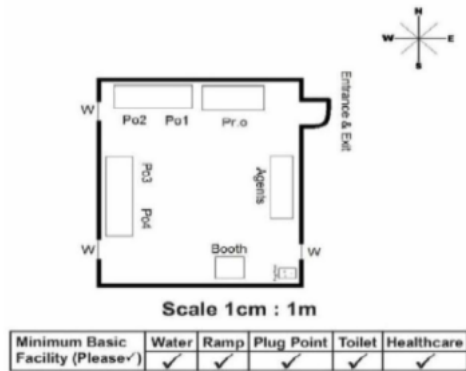

Nazri Naksha

Google Map View

Polling Station Building Front View

Polling Station Front View

Cad View

Key MAP View