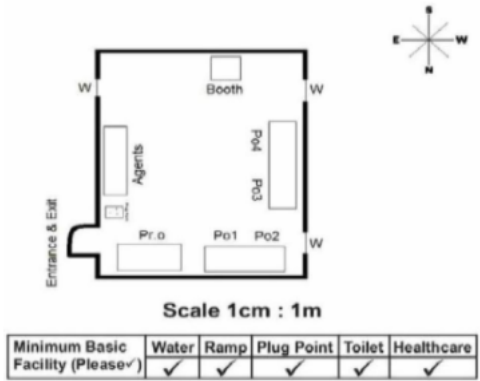

Nazri Naksha

Google Map View

Polling Station Building Front View

Polling Station Front View

Cad View

Key MAP View