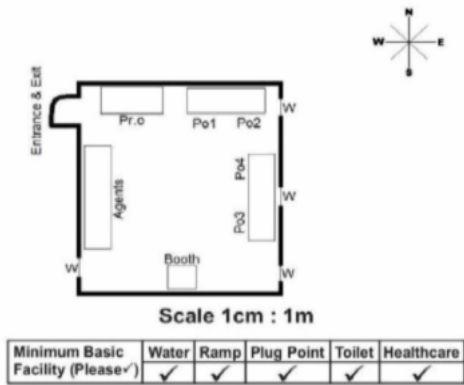

Nazri Naksha

Google Map View

Polling Station Building Front View

Polling Station Front View

Cad View

Key MAP View