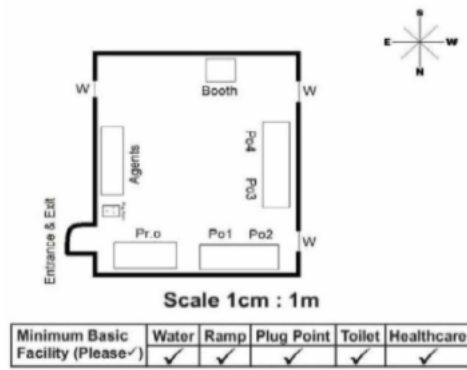

Nazri Naksha

Google Map View

Polling Station Building Front View

Polling Station Front View

Cad View

Key MAP View