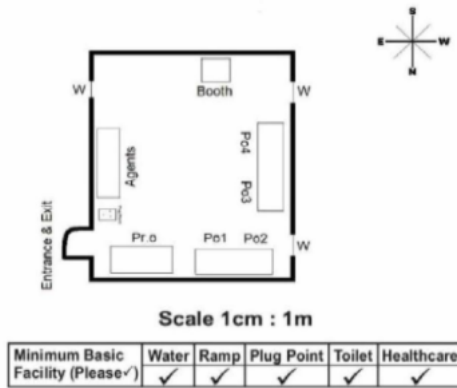

Nazri Naksha

Google Map View

Polling Station Building Front View

Polling Station Front View

Cad View

Key MAP View