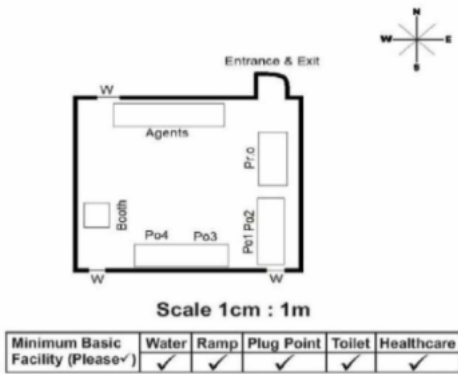

Nazri Naksha

Google Map View

Polling Station Building Front View

Polling Station Front View

Cad View

Key MAP View