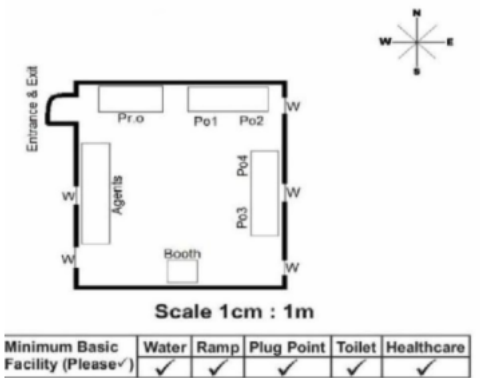

Nazri Naksha

Google Map View

Polling Station Building Front View

Polling Station Front View

Cad View

Key MAP View