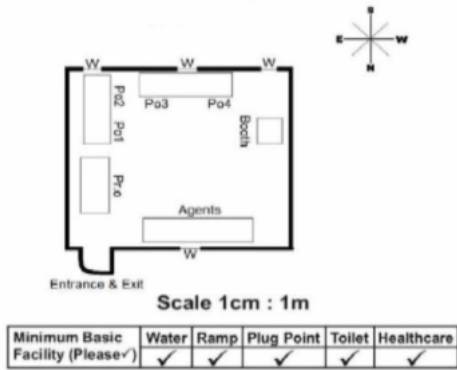

Nazri Naksha

Google Map View

Polling Station Building Front View

Polling Station Front View

Cad View

Key MAP View