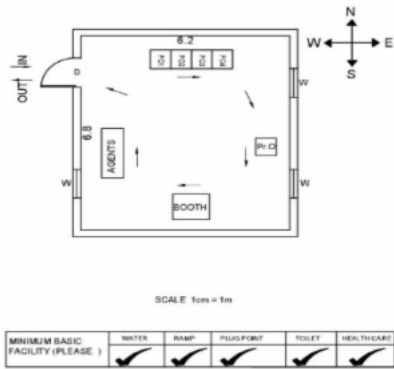

Nazri Naksha

Google Map View

Polling Station Building Front View

Polling Station Front View

Cad View

Key MAP View