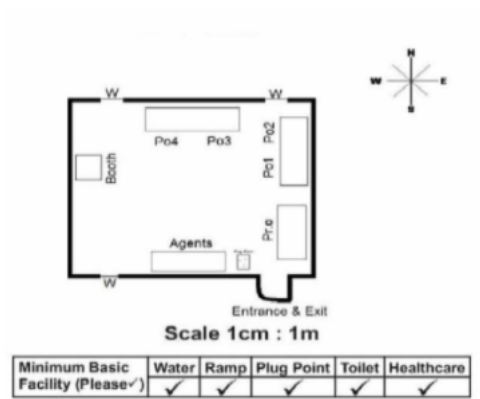

Nazri Naksha

Google Map View

Polling Station Building Front View

Polling Station Front View

Cad View

Key MAP View