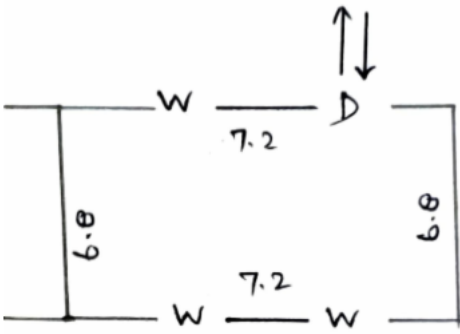

Nazri Naksha

Google Map View

Polling Station Building Front View

Polling Station Front View

Cad View

Key MAP View