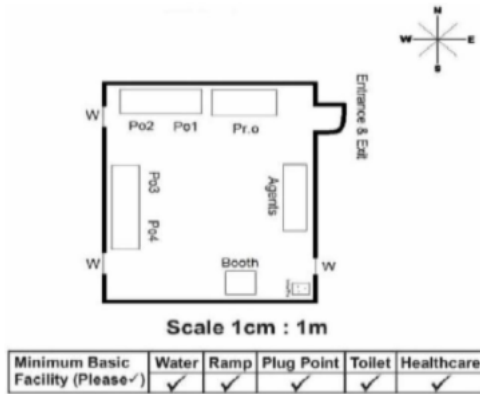

Nazri Naksha

Google Map View

Polling Station Building Front View

Polling Station Front View

Cad View

Key MAP View