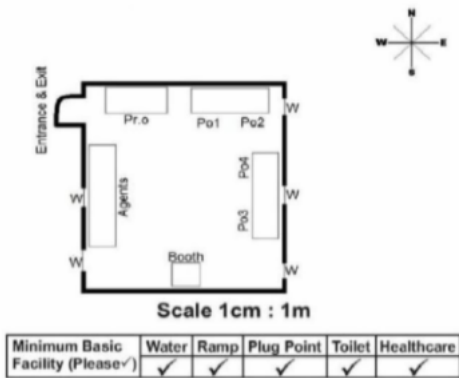

Nazri Naksha

Google Map View

Polling Station Building Front View

Polling Station Front View

Cad View

Key MAP View