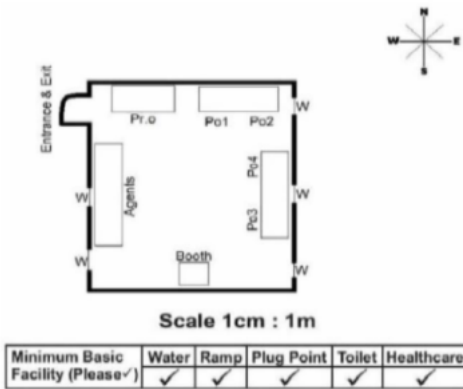

Nazri Naksha

Google Map View

Polling Station Building Front View

Polling Station Front View

Cad View

Key MAP View