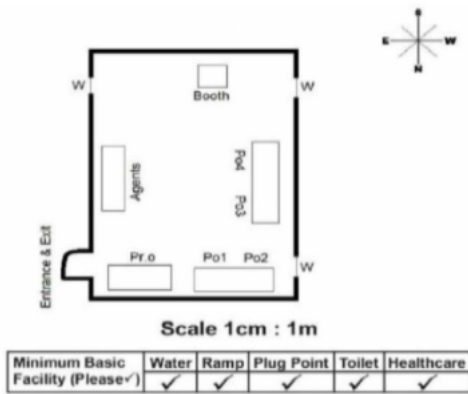

Nazri Naksha

Google Map View

Polling Station Building Front View

Polling Station Front View

Cad View

Key MAP View