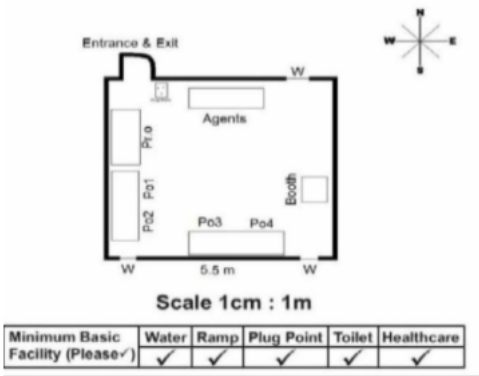

Nazri Naksha

Google Map View

Polling Station Building Front View

Polling Station Front View

Cad View

Key MAP View