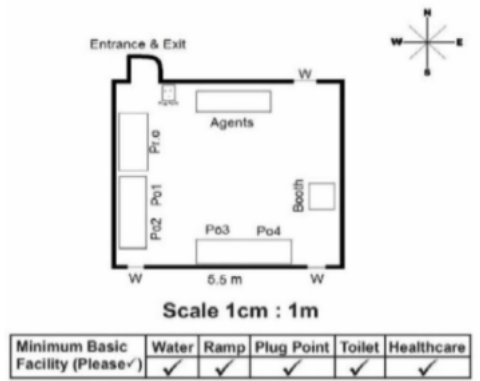

Nazri Naksha

Google Map View

Polling Station Building Front View

Polling Station Front View

Cad View

Key MAP View