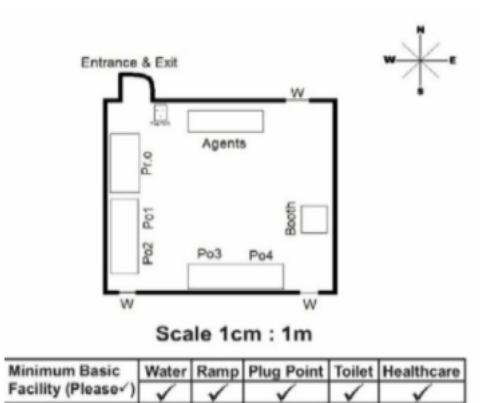

Nazri Naksha

Google Map View

Polling Station Building Front View

Polling Station Front View

Cad View

Key MAP View