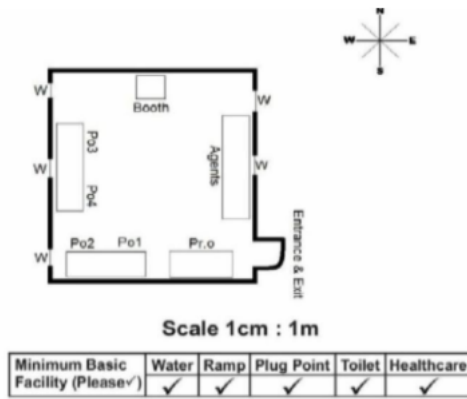

Nazri Naksha

Google Map View

Polling Station Building Front View

Polling Station Front View

Cad View

Key MAP View